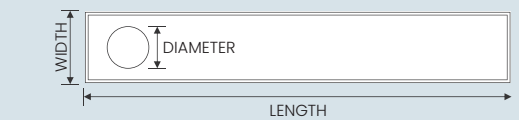

BH-4103 VERTICLE

SHOWER CHANNEAL DRAINER

Without Collar

With Collar*

SPECIFICATIONS :

- **Thickness** : Base : 1 mm Plate : 1 mm (Both Can be customized)
- **Outlet** : 60 mm
- **Flow Rate** : 40 - 60 Liters / Minute
- **Drainage Direction** : Side / Center (can be customized)

Lenght Option (mm)	Width (mm)	Outlet Dia. (mm)	Height (mm)
300 / 450 / 600 / 750 / 900 / 1000 / 1200 / 1500	30	22	20
300 / 450 / 600 / 750 / 900 / 1000 / 1200 / 1500	55	40	32
300 / 450 / 600 / 750 / 900 / 1000 / 1200 / 1500	75	60	32
300 / 450 / 600 / 750 / 900 / 1000 / 1200 / 1500	100	60	32
300 / 450 / 600 / 750 / 900 / 1000 / 1200 / 1500	125	60	32

Shower Channel Drainers are available in either side hole or center hole, also can be customized.