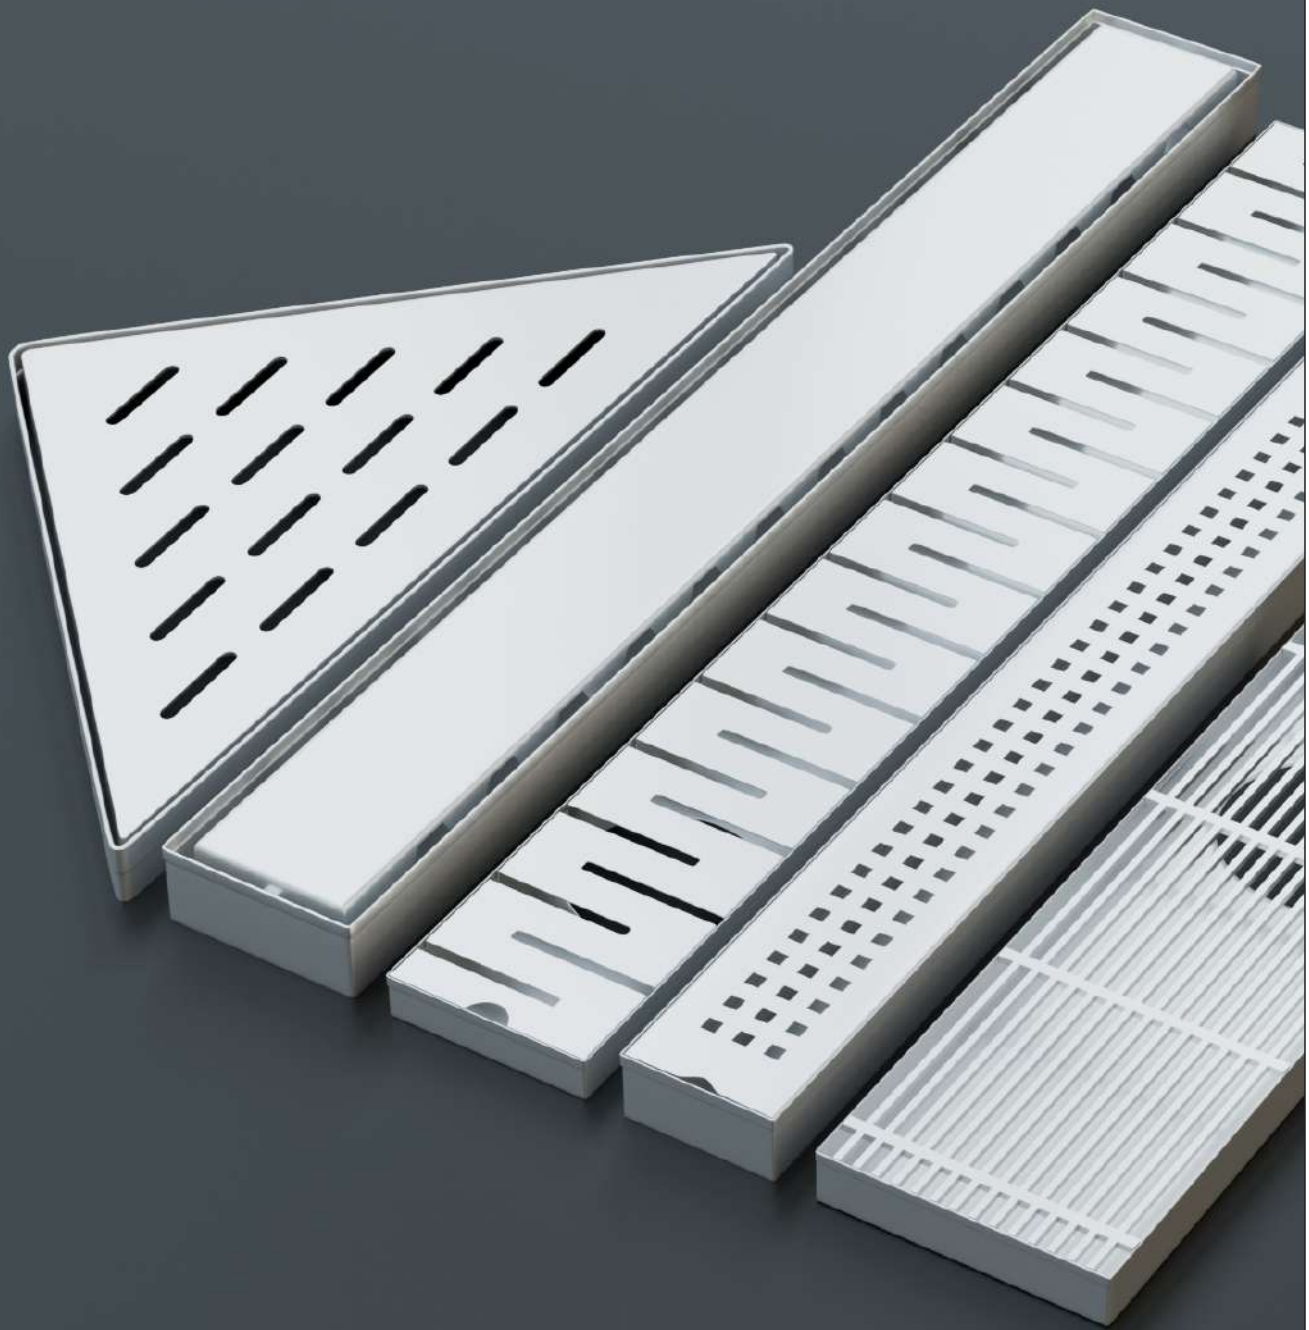

Elegant Drainage offers seamless, sophisticated water management solutions that blend functionality with aesthetic appeal, enhancing your space effortlessly."

Elegant Drainage