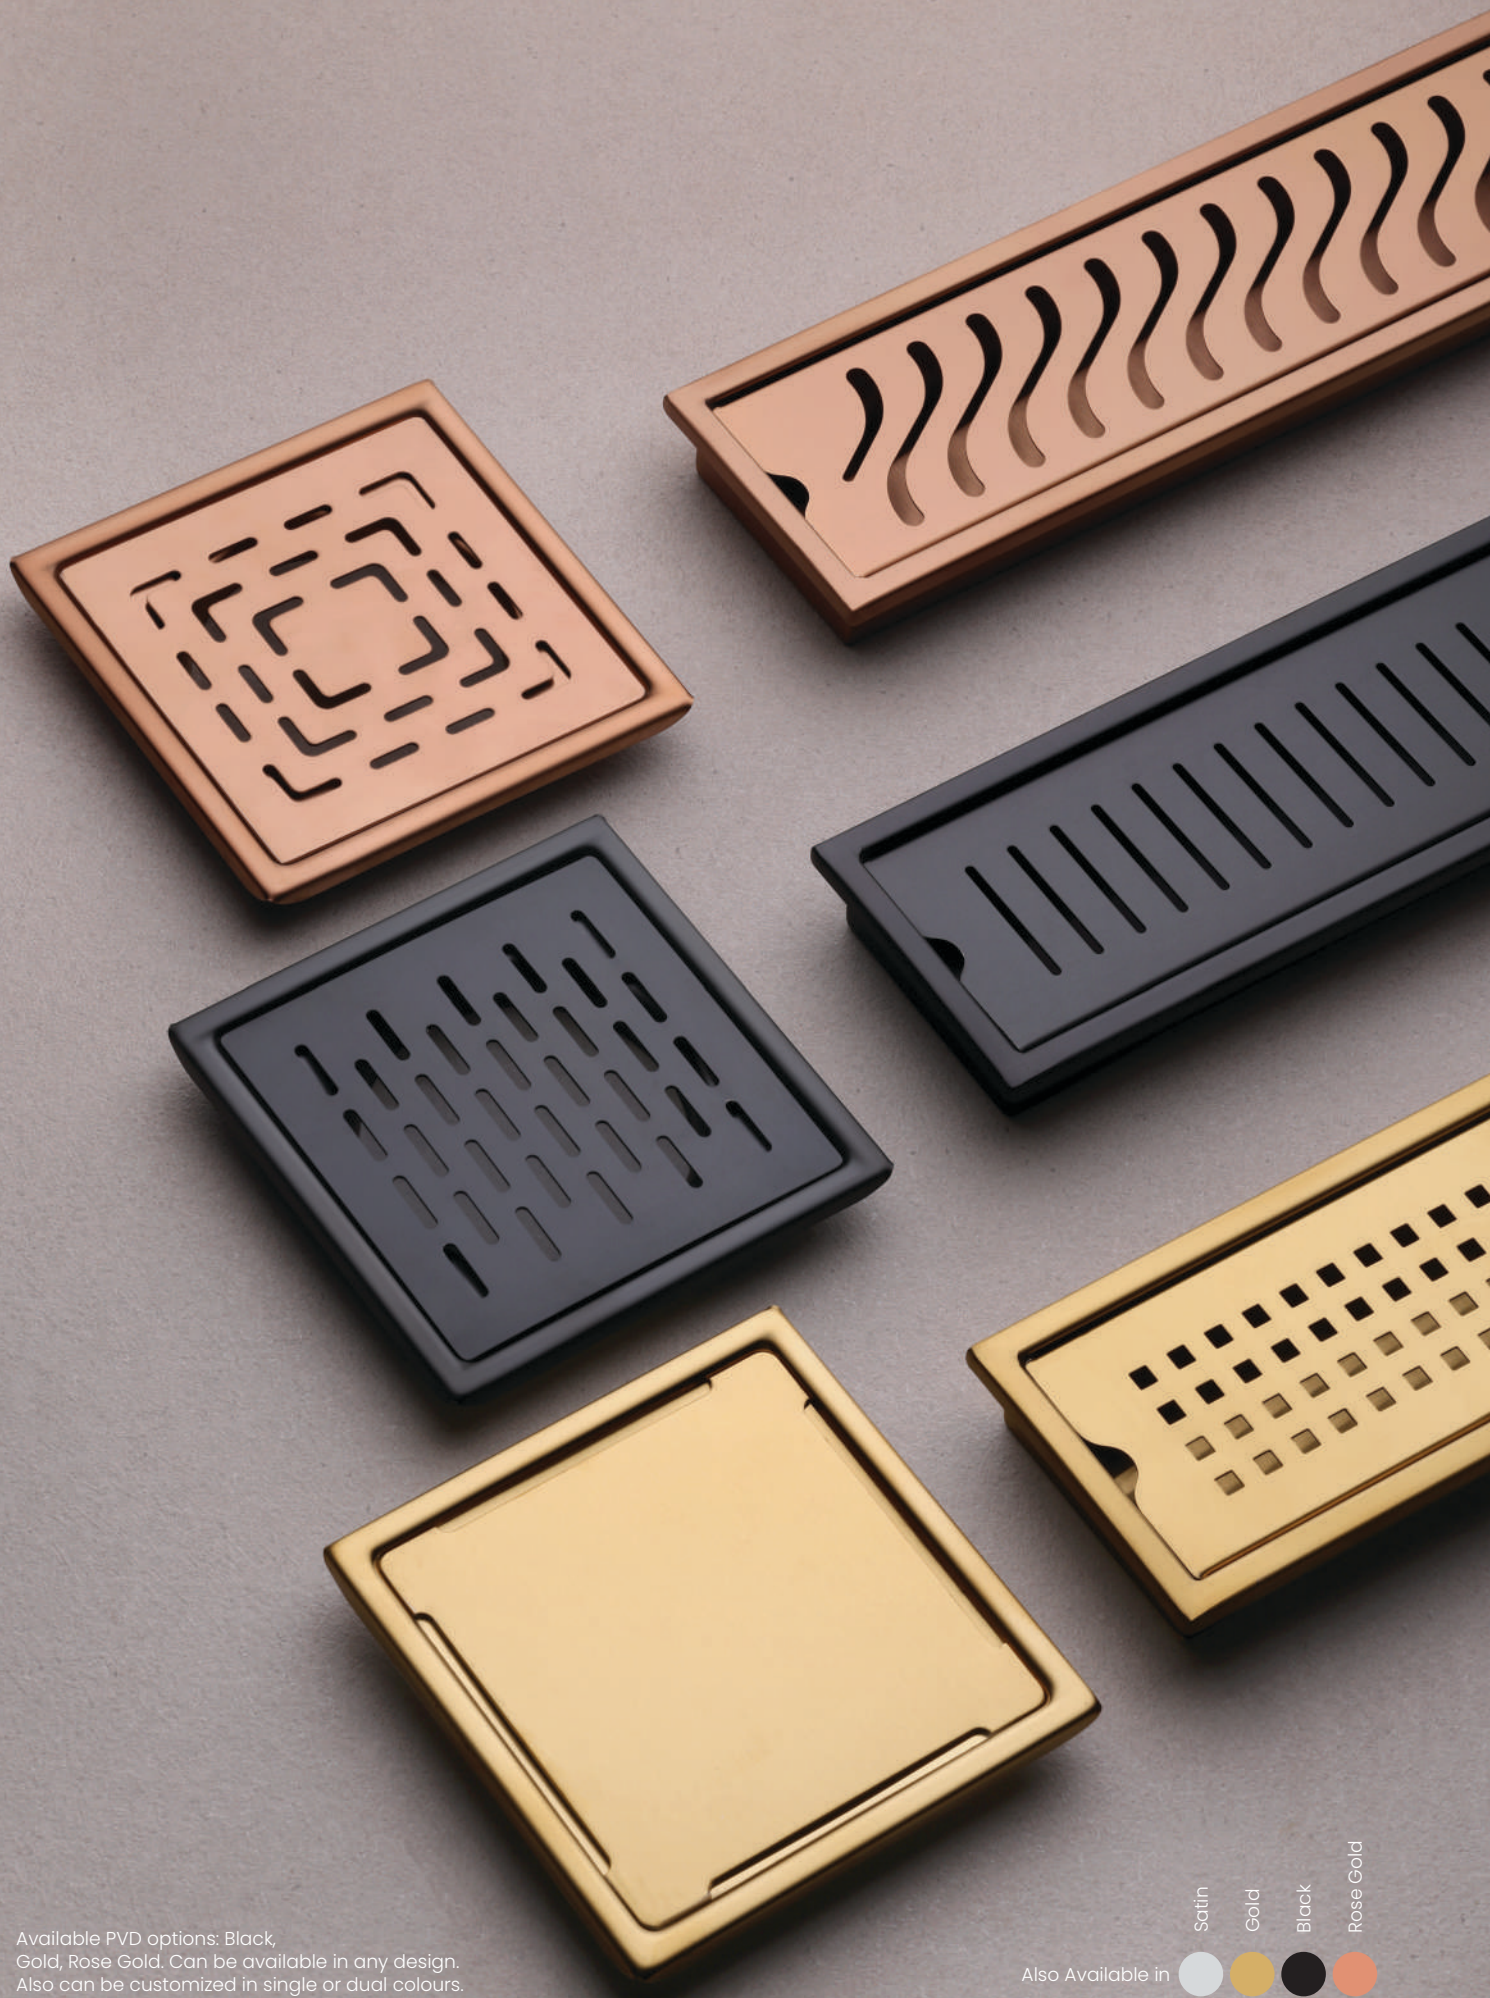

ACCESSORIES

Suitable for  
127 x 127 mm  
150 x 150 mm

**04**

ACCESSORIES

Suitable for  
127 x 127 mm  
150 x 150 mm

**05**

ACCESSORIES

Suitable for  
127 x 127 mm  
150 x 150 mm

**06**

ACCESSORIES

Suitable for  
150 x 150 mm

**07**

ACCESSORIES

Suitable for  
127 x 127 mm  
150 x 150 mm

**BH-5101**  
MANHOLE COVER SS 304

**Fix Size (inch)**

12" x 12"    18" x 24"  
18" x 18"    24" x 24"

**Size Customize**

**Built Tough for Every Step**

Choose these manhole covers for exceptional quality, unparalleled durability, and a design that meets the rigorous demands of modern infrastructure.

Available PVD options: Black, Gold, Rose Gold. Can be available in any design. Also can be customized in single or dual colours.

Also Available in

- Satin
- Gold
- Black
- Rose Gold

**BHAGYODAY METAL CRAFT**