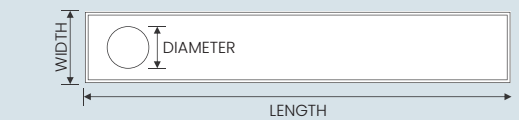

BH-4101 PALO

SHOWER CHANNEL DRAINER

Without Collar

With Collar*

SPECIFICATIONS :

- **Thickness** : Base : 1 mm Plate : 1 mm (Both Can be customized)
- **Outlet** : 60 mm
- **Flow Rate** : 40 - 60 Liters / Minute
- **Drainage Direction** : Side / Center (can be customized)

Lenght Option (mm)	Width (mm)	Outlet Dia. (mm)	Height (mm)
300 / 450 / 600 / 750 / 900 / 1000 / 1200 / 1500	30	22	20
300 / 450 / 600 / 750 / 900 / 1000 / 1200 / 1500	55	40	32
300 / 450 / 600 / 750 / 900 / 1000 / 1200 / 1500	75	60	32
300 / 450 / 600 / 750 / 900 / 1000 / 1200 / 1500	100	60	32
300 / 450 / 600 / 750 / 900 / 1000 / 1200 / 1500	125	60	32

Shower Channel Drainers are available in either side hole or center hole, also can be customized.