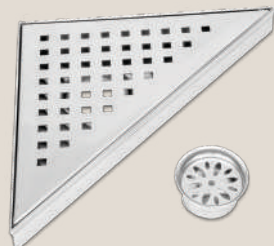

BH-5103

(2 PIS)

SPECIFICATIONS :

- Thickness : 1 mm
- Outlet : 60 mm
- Flow Rate : 50 - 60 Liters / Minute
- Drainage Direction : Center

TILE INSERT FLOOR DRAINER

Length (mm) x Width (mm)	Size (Inch) Approx.	HEIGHT (MM) Approx.
200 x 200	8" x 8"	32
250 x 250	10" x 10"	32
300 x 300	12" x 12"	32