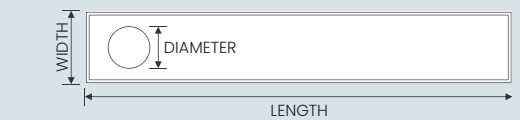

Satin
Gold
Black
Rose Gold

Also Available in