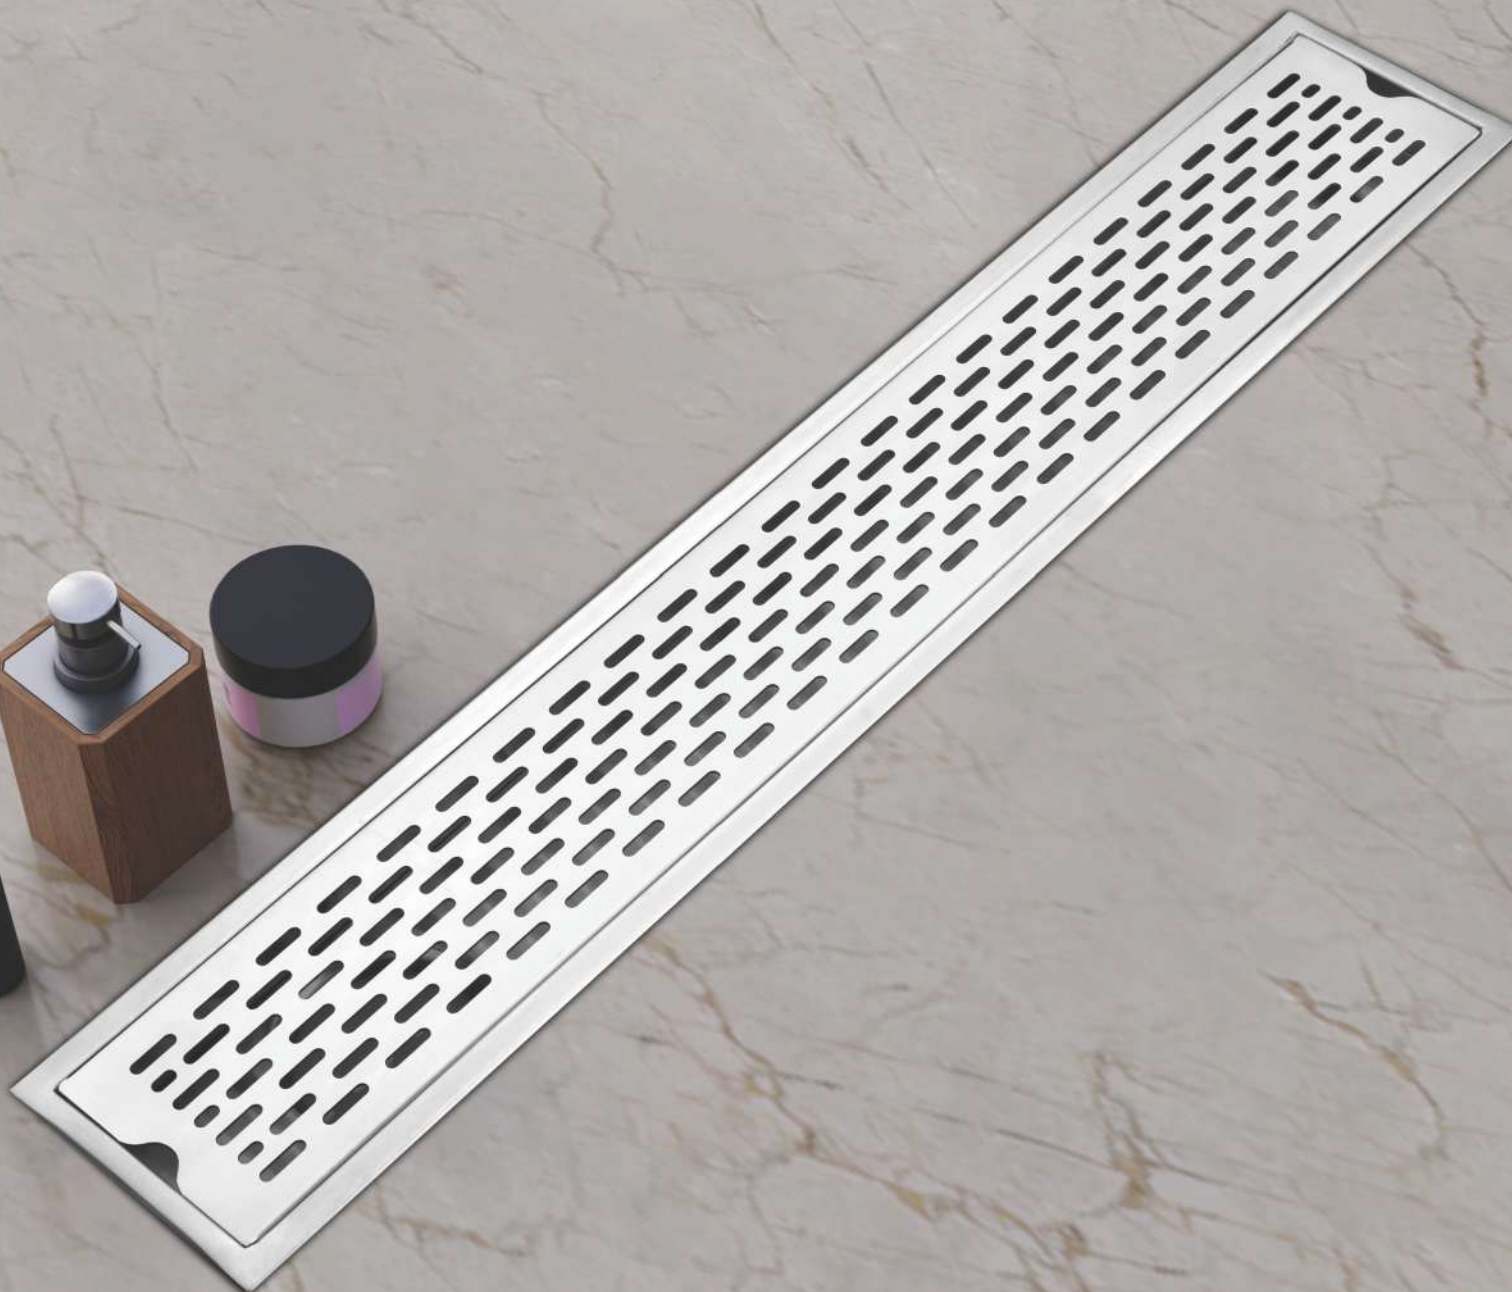

BH-4107 DAZZLE

SHOWER CHANNEAL DRAINER

Without Collar

With Collar*

SPECIFICATIONS :

Thickness : Base : 1 mm Plate : 1 mm (Both Can be customized)
Outlet : 60 mm
Flow Rate : 40 - 60 Liters / Minute
Drainage Direction : Side / Center (can be customized)

Lenght Option (mm)	Width (mm)	Outlet Dia. (mm)	Height (mm)
300 / 450 / 600 / 750 / 900 / 1000 / 1200 / 1500	30	22	20
300 / 450 / 600 / 750 / 900 / 1000 / 1200 / 1500	55	40	32
300 / 450 / 600 / 750 / 900 / 1000 / 1200 / 1500	75	60	32
300 / 450 / 600 / 750 / 900 / 1000 / 1200 / 1500	100	60	32
300 / 450 / 600 / 750 / 900 / 1000 / 1200 / 1500	125	60	32

Shower Channel Drainers are available in either side hole or center hole, also can be customized.