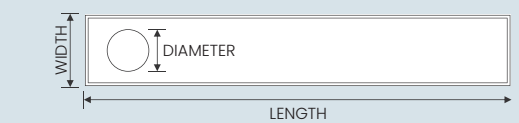

- Satin
- Gold
- Black
- Rose Gold

Also Available in