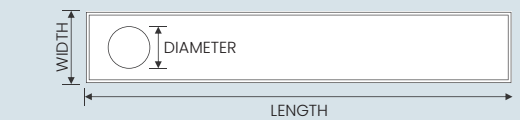

BH-4108 CAPSULE

SHOWER CHANNEAL DRAINER

Without Collar

With Collar*

SPECIFICATIONS :

- **Thickness** : Base : 1 mm Plate : 1 mm (Both Can be customized)
- **Outlet** : 60 mm
- **Flow Rate** : 40 - 60 Liters / Minute
- **Drainage Direction** : Side / Center (can be customized)

Lenght Option (mm)	Width (mm)	Outlet Dia. (mm)	Height (mm)
300 / 450 / 600 / 750 / 900 / 1000 / 1200 / 1500	30	22	20
300 / 450 / 600 / 750 / 900 / 1000 / 1200 / 1500	55	40	32
300 / 450 / 600 / 750 / 900 / 1000 / 1200 / 1500	75	60	32
300 / 450 / 600 / 750 / 900 / 1000 / 1200 / 1500	100	60	32
300 / 450 / 600 / 750 / 900 / 1000 / 1200 / 1500	125	60	32

Shower Channel Drainers are available in either side hole or center hole, also can be customized.