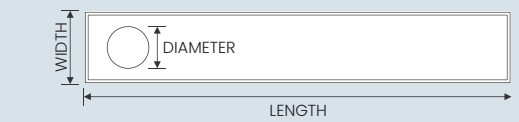

BH-4106 ANTIQ

SHOWER CHANNEAL DRAINER

Without Collar

With Collar*

SPECIFICATIONS :

- **Thickness** : Base : 1 mm Plate : 1 mm (Both Can be customized)
- **Outlet** : 60 mm
- **Flow Rate** : 40 - 60 Liters / Minute
- **Drainage Direction** : Side / Center (can be customized)

Lenght Option (mm)	Width (mm)	Outlet Dia. (mm)	Height (mm)
300 / 450 / 600 / 750 / 900 / 1000 / 1200 / 1500	30	22	20
300 / 450 / 600 / 750 / 900 / 1000 / 1200 / 1500	55	40	32
300 / 450 / 600 / 750 / 900 / 1000 / 1200 / 1500	75	60	32
300 / 450 / 600 / 750 / 900 / 1000 / 1200 / 1500	100	60	32
300 / 450 / 600 / 750 / 900 / 1000 / 1200 / 1500	125	60	32

Shower Channel Drainers are available in either side hole or center hole, also can be customized.